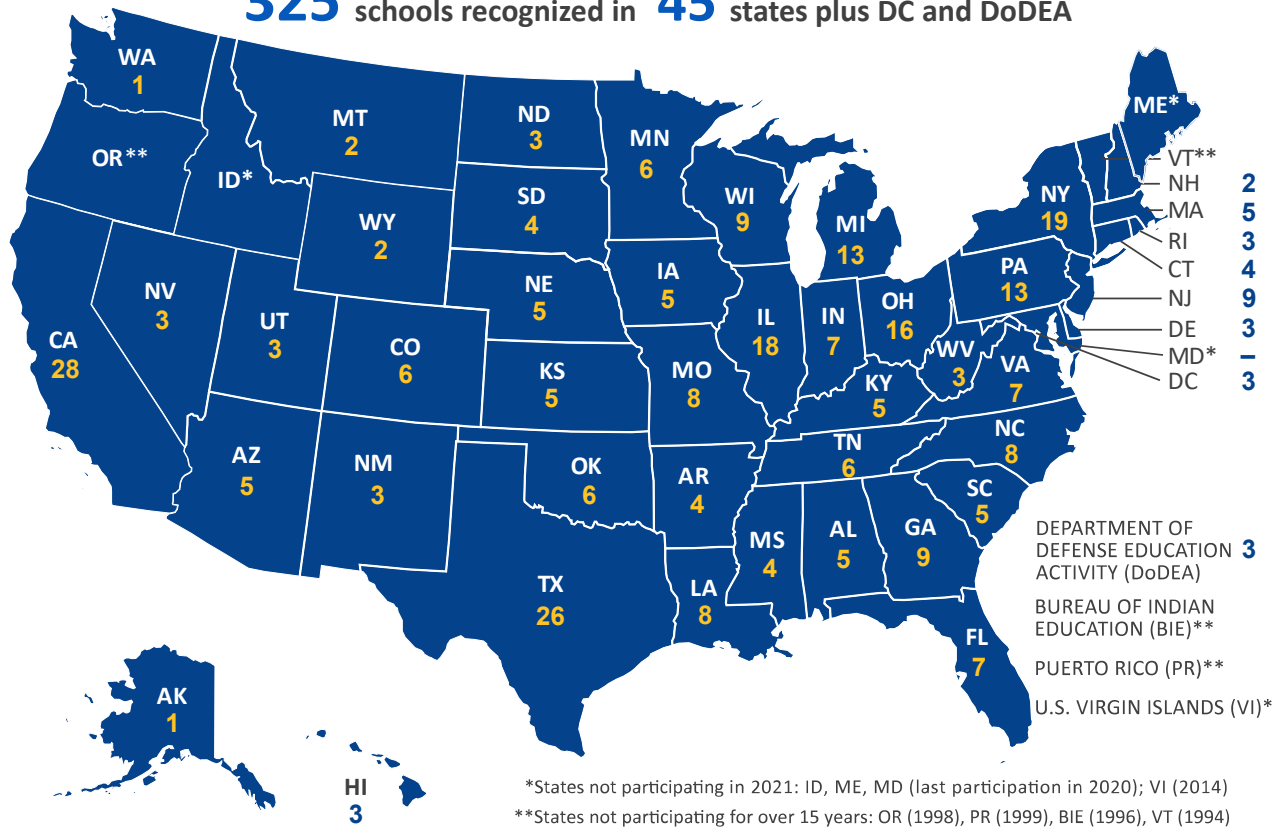

# 2021 NATIONAL BLUE RIBBON SCHOOLS

**325** schools recognized in **45** states plus DC and DoDEA

## 302 PUBLIC SCHOOLS

47% with 40% or more disadvantaged students

### SCHOOL LEVEL

### GEOGRAPHIC LOCALE