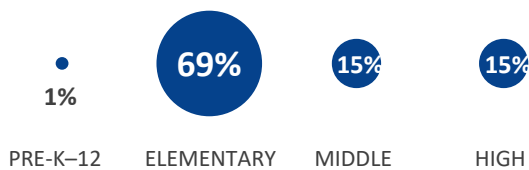

SCHOOL LEVEL