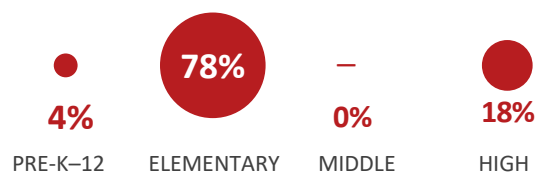

NATIONAL BLUE RIBBON SCHOOLS

2020

367 schools recognized in 47 states plus DC and DoDEA

317 PUBLIC SCHOOLS

55% with 40% or more disadvantaged students

SCHOOL LEVEL

50 NON-PUBLIC SCHOOLS

SCHOOL LEVEL