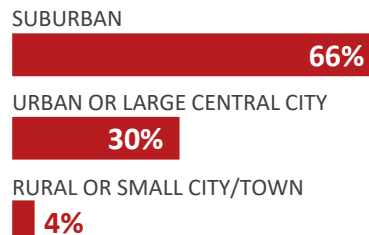

GEOGRAPHIC LOCALE