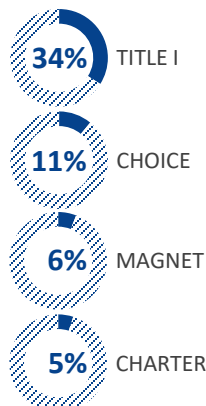

SCHOOL TYPE