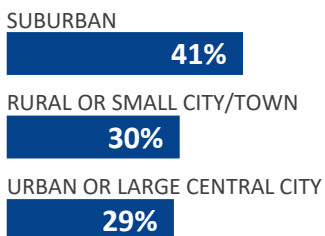

GEOGRAPHIC LOCALE