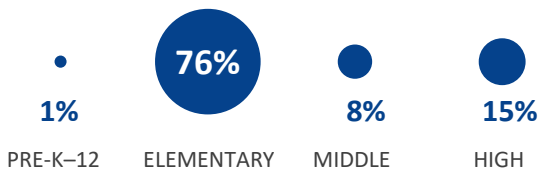

NATIONAL BLUE RIBBON SCHOOLS

2020

367 schools recognized in 47 states plus DC and DoDEA

317 PUBLIC SCHOOLS

55% with 40% or more disadvantaged students

SCHOOL LEVEL

50 NON-PUBLIC SCHOOLS

SCHOOL LEVEL