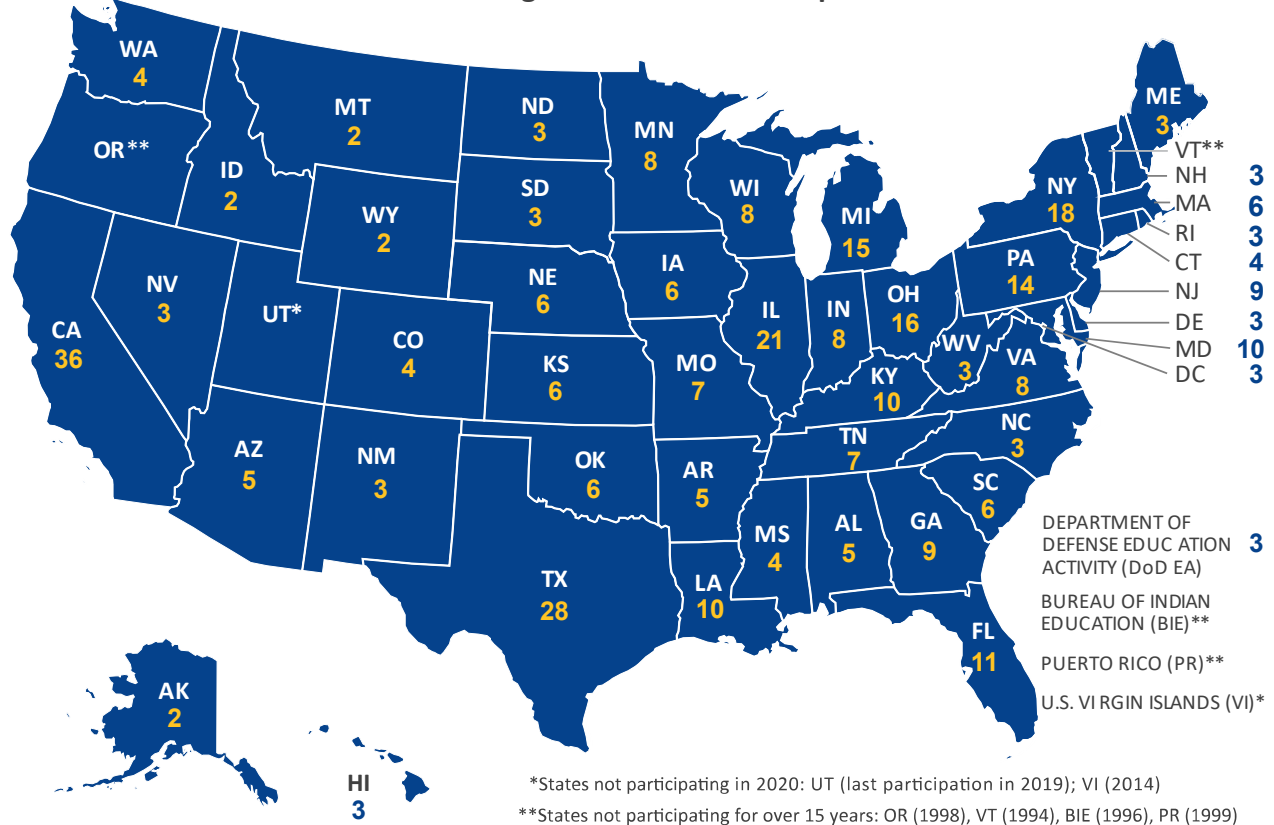

NATIONAL BLUE RIBBON SCHOOLS

2020

367 schools recognized in 47 states plus DC and DoDEA

317 PUBLIC SCHOOLS

55% with 40% or more disadvantaged students

SCHOOL LEVEL

50 NON-PUBLIC SCHOOLS

SCHOOL LEVEL

GEOGRAPHIC LOCALE

SCHOOL TYPE

GEOGRAPHIC LOCALE

AFFILIATION