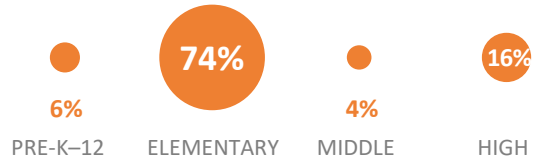

2019 NATIONAL BLUE RIBBON SCHOOLS

362 schools recognized in **46** states plus DC and DoDEA

312 PUBLIC SCHOOLS 

50 NON-PUBLIC SCHOOLS 

46% with **40% or more** disadvantaged students

SCHOOL LEVEL

SCHOOL LEVEL