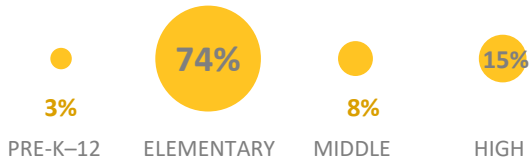

2019 NATIONAL BLUE RIBBON SCHOOLS

362 schools recognized in **46** states plus DC and DoDEA

312 PUBLIC SCHOOLS 

50 NON-PUBLIC SCHOOLS 

46% with **40% or more** disadvantaged students

SCHOOL LEVEL

SCHOOL LEVEL