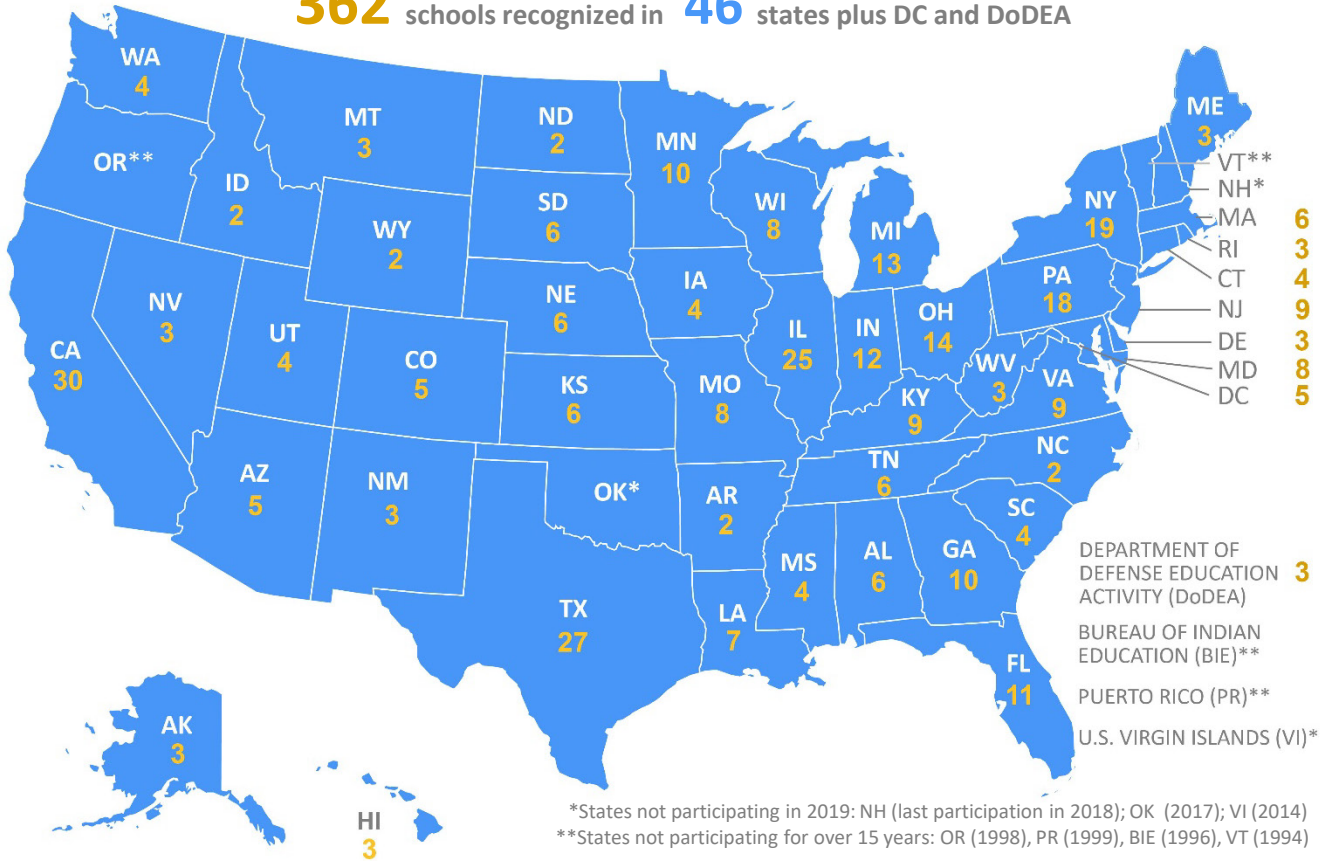

2019 NATIONAL BLUE RIBBON SCHOOLS

362 schools recognized in **46** states plus DC and DoDEA

312 PUBLIC SCHOOLS 

50 NON-PUBLIC SCHOOLS 

46% with **40% or more** disadvantaged students

SCHOOL LEVEL

SCHOOL LEVEL

GEOGRAPHIC LOCALE

SCHOOL TYPE

GEOGRAPHIC LOCALE

AFFILIATION