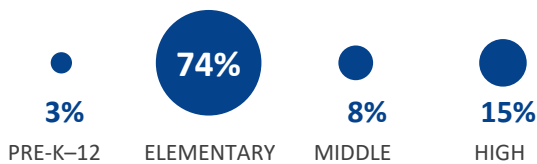

SCHOOL LEVEL