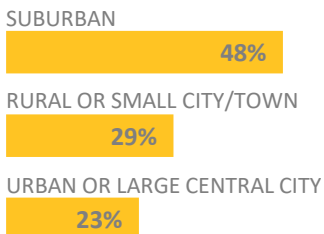

GEOGRAPHIC LOCALE