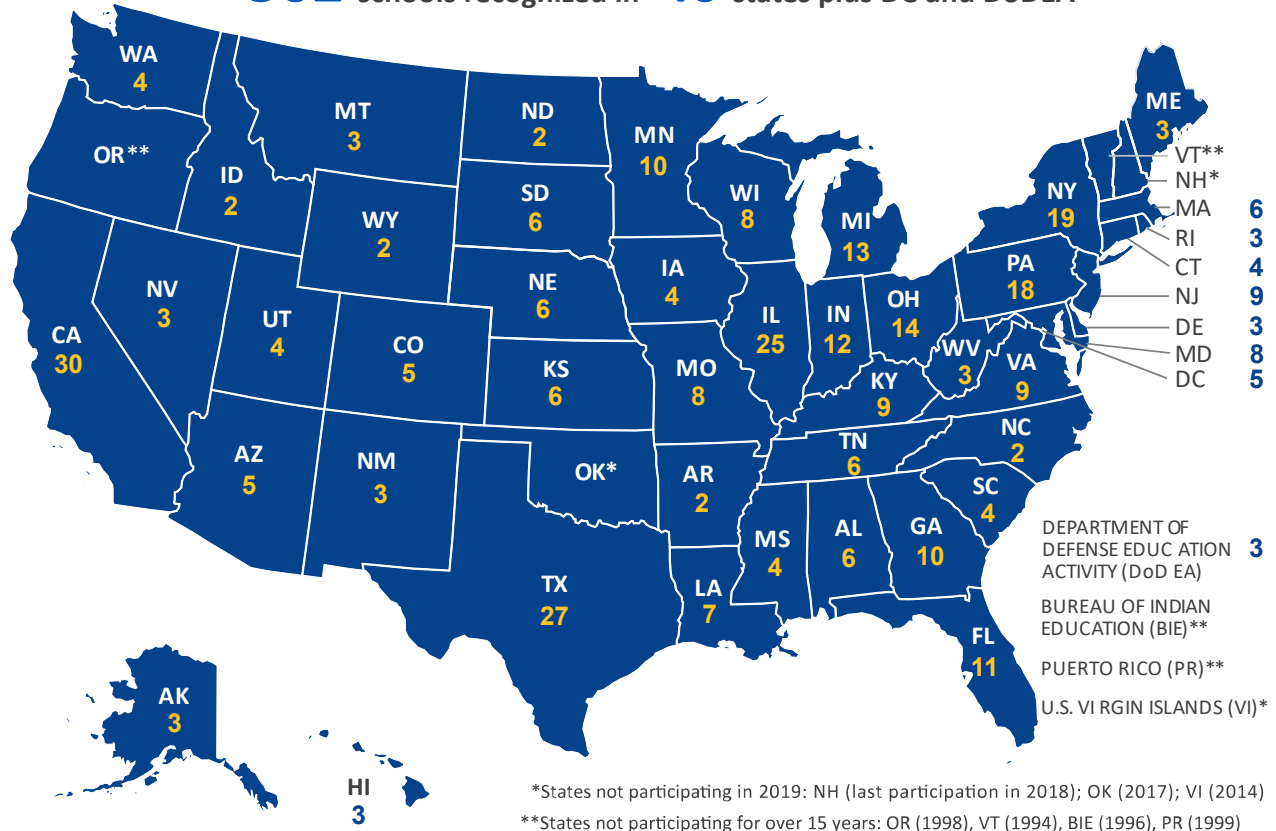

# NATIONAL BLUE RIBBON SCHOOLS

2019

362 schools recognized in 46 states plus DC and DoDEA

## 312 PUBLIC SCHOOLS

46% with 40% or more disadvantaged students

### GEOGRAPHIC LOCALE