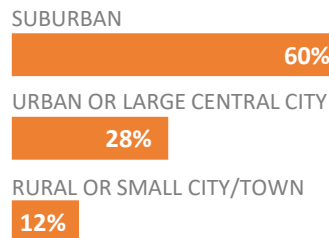

GEOGRAPHIC LOCALE