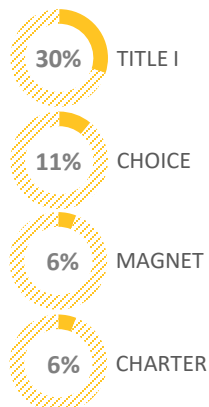

SCHOOL TYPE