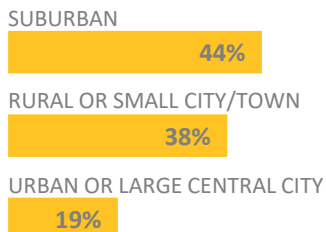

GEOGRAPHIC LOCALE