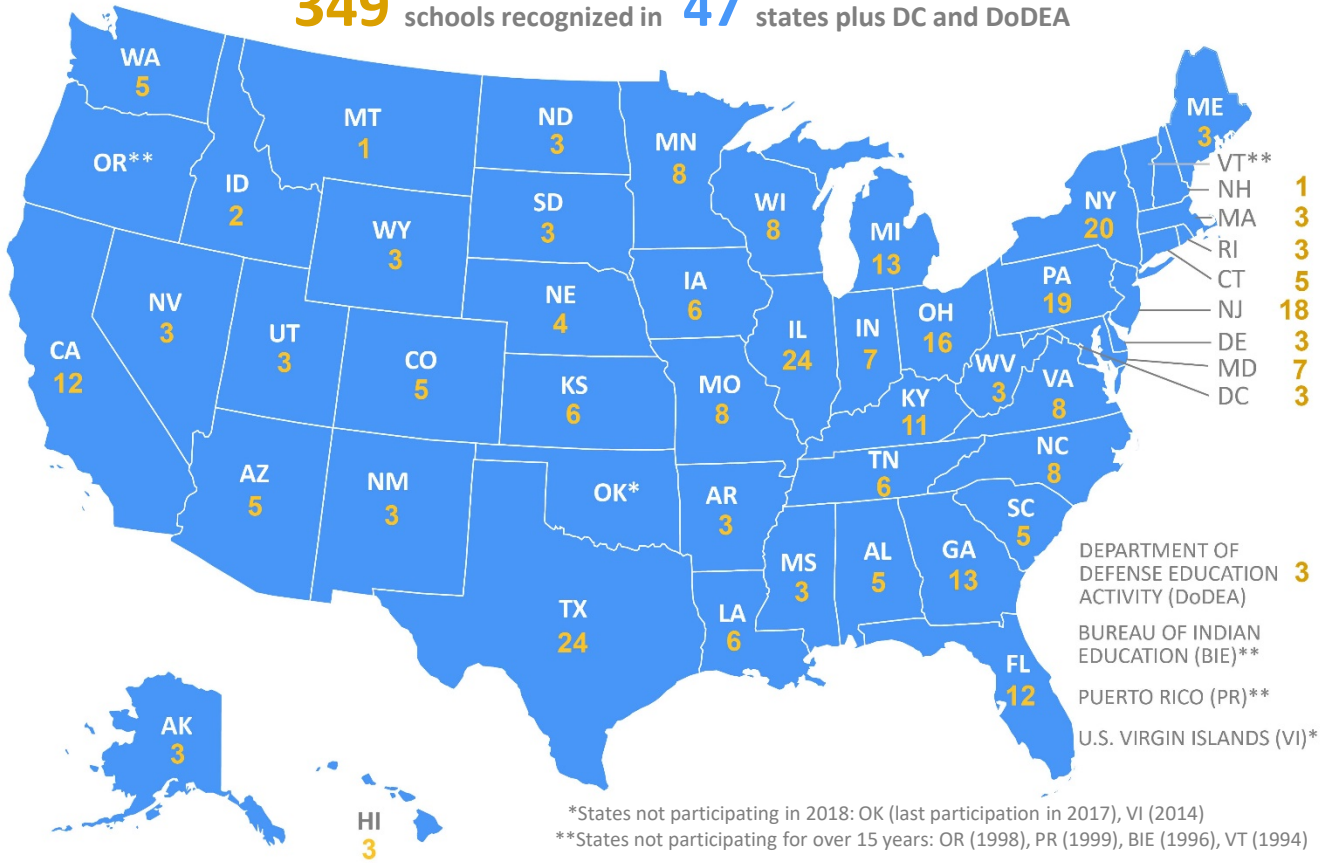

# 2018 NATIONAL BLUE RIBBON SCHOOLS

**349** schools recognized in **47** states plus DC and DoDEA

**300** PUBLIC SCHOOLS

**49** NON-PUBLIC SCHOOLS

**49%** with **40% or more** disadvantaged students

## SCHOOL LEVEL

## GEOGRAPHIC LOCALE