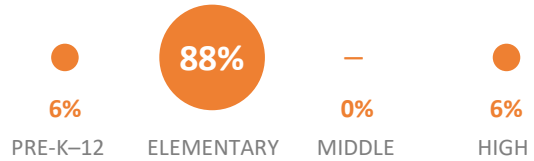

SCHOOL LEVEL