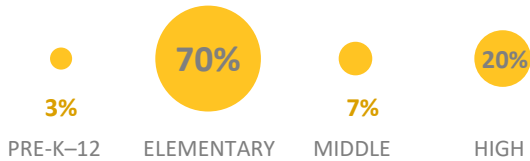

SCHOOL LEVEL