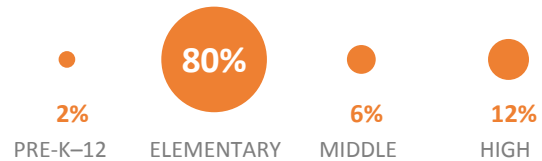

2017 NATIONAL BLUE RIBBON SCHOOLS

342 schools recognized in **44** states plus DC and DoDEA

292 PUBLIC SCHOOLS

50 NON-PUBLIC SCHOOLS

47% with 40% or more disadvantaged students

SCHOOL LEVEL

SCHOOL LEVEL

GEOGRAPHIC LOCALE