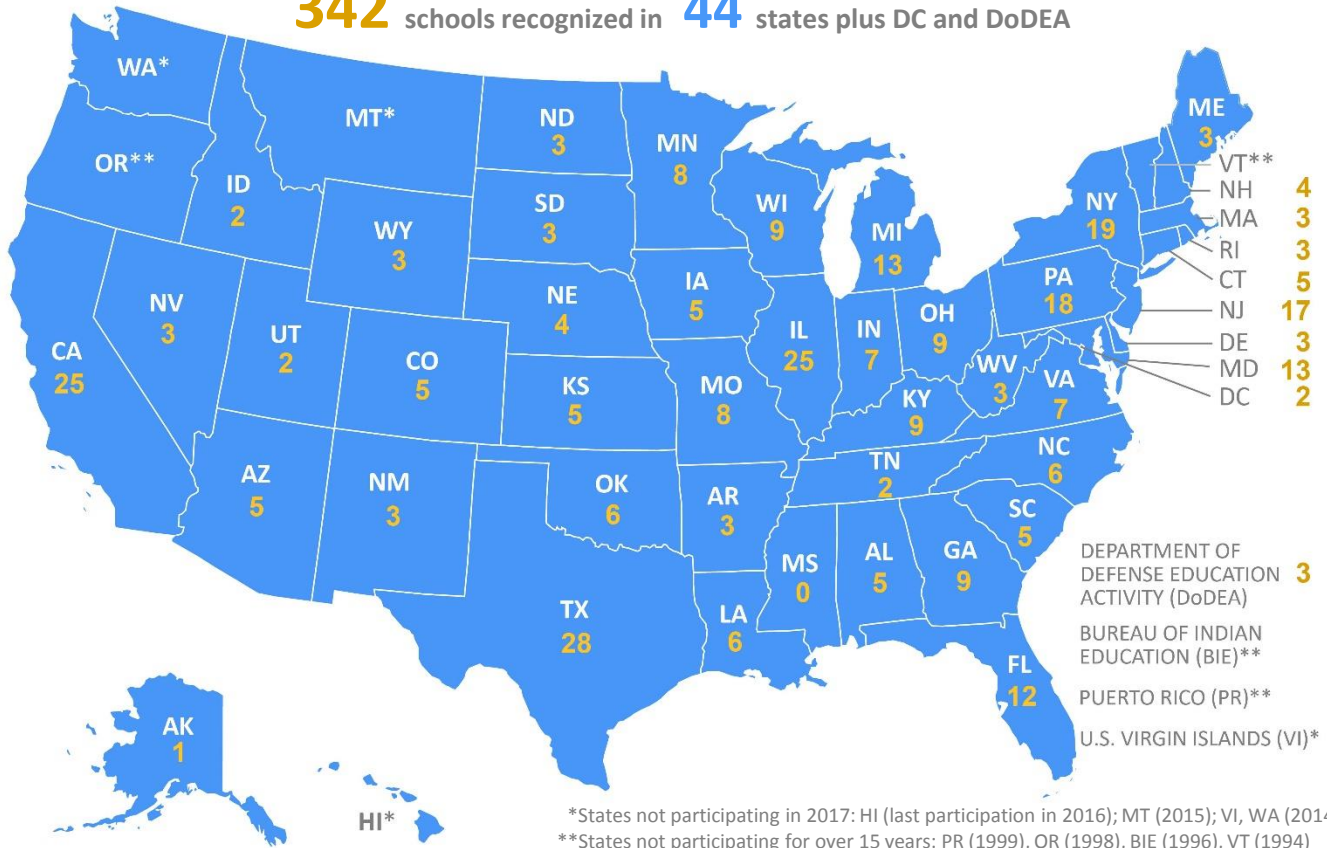

2017 NATIONAL BLUE RIBBON SCHOOLS

342 schools recognized in **44** states plus DC and DoDEA

292 PUBLIC SCHOOLS

50 NON-PUBLIC SCHOOLS

47% with 40% or more disadvantaged students

SCHOOL LEVEL

SCHOOL LEVEL

GEOGRAPHIC LOCALE

SCHOOL TYPE

GEOGRAPHIC LOCALE

AFFILIATION