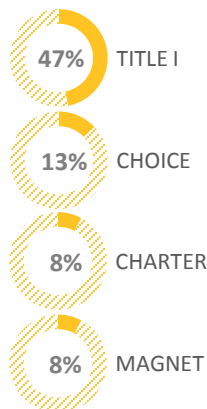

SCHOOL TYPE