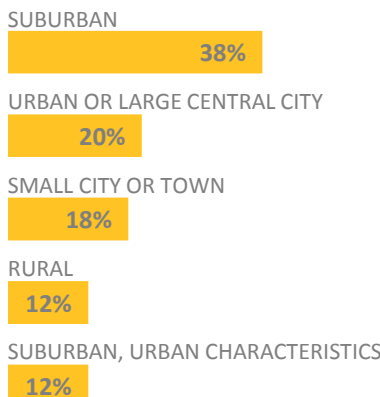

2017 NATIONAL BLUE RIBBON SCHOOLS

342 schools recognized in **44** states plus DC and DoDEA

292 PUBLIC SCHOOLS

50 NON-PUBLIC SCHOOLS

47% with 40% or more disadvantaged students

SCHOOL LEVEL

SCHOOL LEVEL

GEOGRAPHIC LOCALE

SCHOOL TYPE

GEOGRAPHIC LOCALE

AFFILIATION