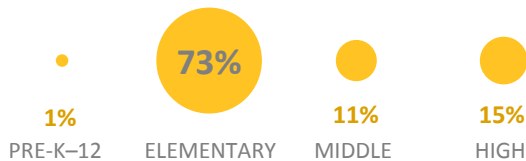

2017 NATIONAL BLUE RIBBON SCHOOLS

342 schools recognized in **44** states plus DC and DoDEA

292 PUBLIC SCHOOLS

50 NON-PUBLIC SCHOOLS

47% with 40% or more disadvantaged students

SCHOOL LEVEL

SCHOOL LEVEL

GEOGRAPHIC LOCALE