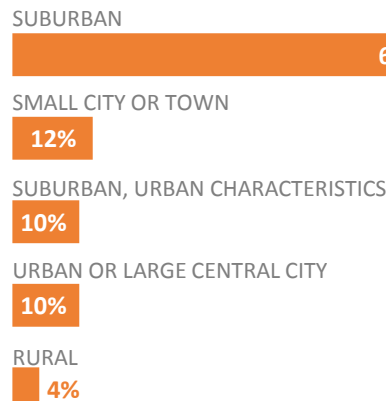

2017 NATIONAL BLUE RIBBON SCHOOLS

342 schools recognized in **44** states plus DC and DoDEA

292 PUBLIC SCHOOLS

50 NON-PUBLIC SCHOOLS

47% with 40% or more disadvantaged students

SCHOOL LEVEL

SCHOOL LEVEL

GEOGRAPHIC LOCALE

SCHOOL TYPE

GEOGRAPHIC LOCALE

AFFILIATION