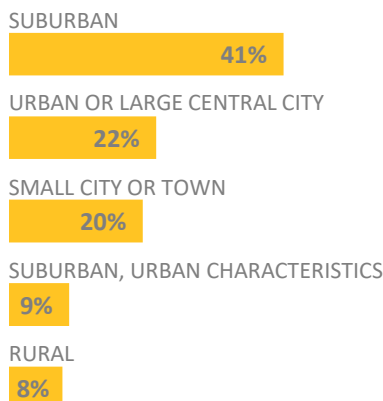

2016 NATIONAL BLUE RIBBON SCHOOLS

330 schools recognized in **41** states plus DC and DoDEA

280 PUBLIC SCHOOLS

50 NON-PUBLIC SCHOOLS

50% with 40% or more disadvantaged students

SCHOOL LEVEL

SCHOOL LEVEL

GEOGRAPHIC LOCALE

SCHOOL TYPE

GEOGRAPHIC LOCALE

AFFILIATION