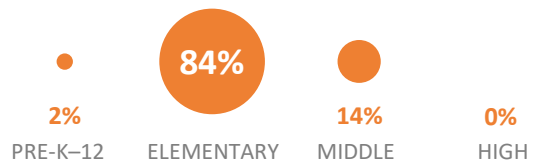

2016 NATIONAL BLUE RIBBON SCHOOLS

330 schools recognized in **41** states plus DC and DoDEA

280 PUBLIC SCHOOLS

50 NON-PUBLIC SCHOOLS

50% with 40% or more disadvantaged students

SCHOOL LEVEL

SCHOOL LEVEL

GEOGRAPHIC LOCALE