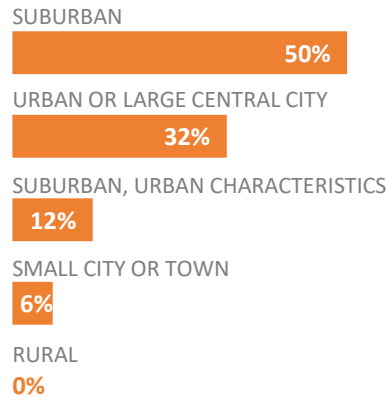

2016 NATIONAL BLUE RIBBON SCHOOLS

330 schools recognized in **41** states plus DC and DoDEA

280 PUBLIC SCHOOLS

50 NON-PUBLIC SCHOOLS

50% with 40% or more disadvantaged students

SCHOOL LEVEL

SCHOOL LEVEL

GEOGRAPHIC LOCALE

SCHOOL TYPE

GEOGRAPHIC LOCALE

AFFILIATION