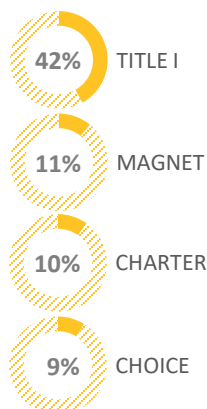

SCHOOL TYPE