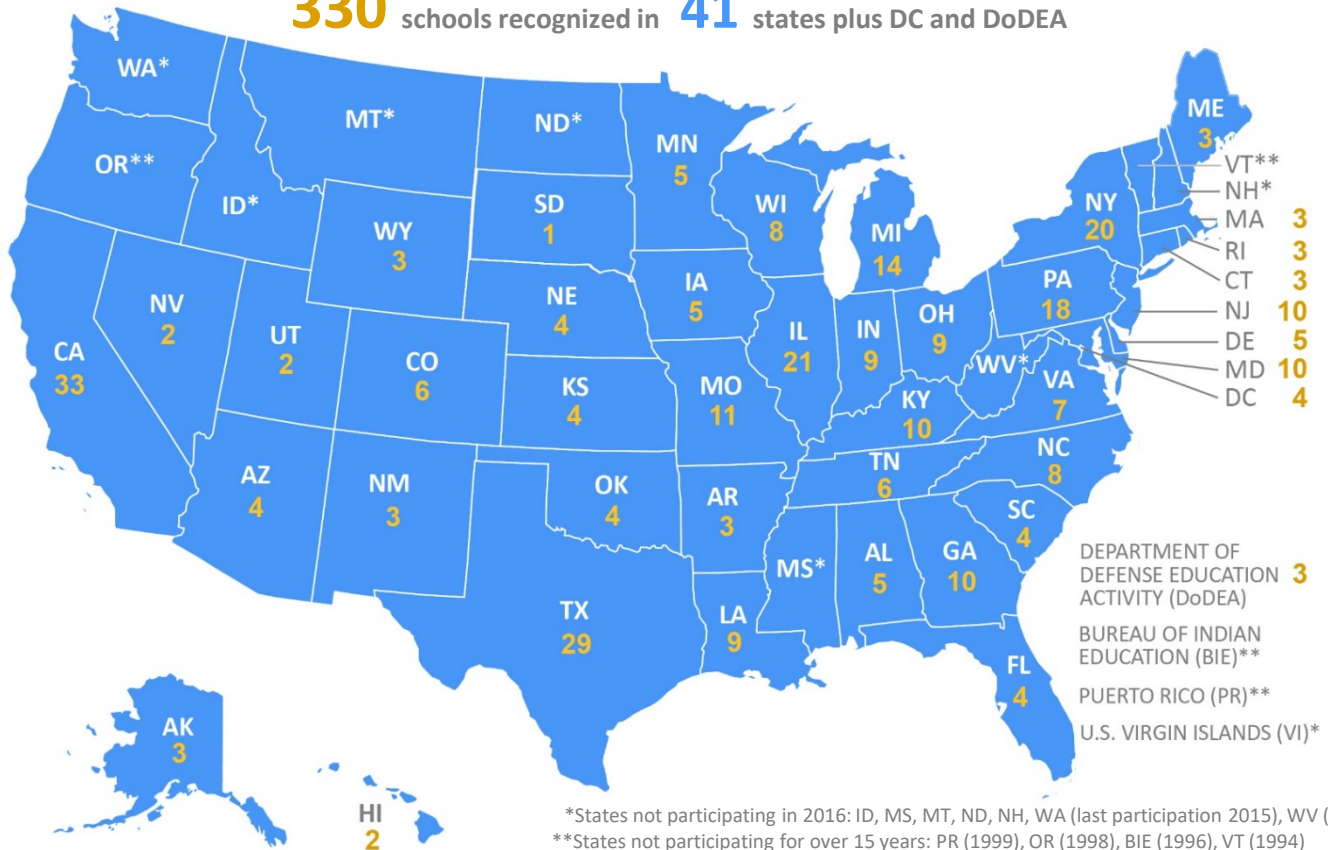

2016 NATIONAL BLUE RIBBON SCHOOLS

330 schools recognized in **41** states plus DC and DoDEA

280 PUBLIC SCHOOLS

50 NON-PUBLIC SCHOOLS

50% with 40% or more disadvantaged students

SCHOOL LEVEL

SCHOOL LEVEL

GEOGRAPHIC LOCALE

SCHOOL TYPE

GEOGRAPHIC LOCALE

AFFILIATION