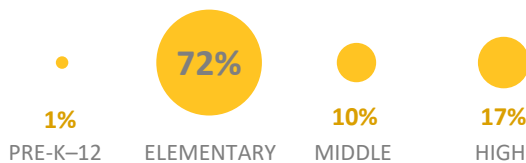

2016 NATIONAL BLUE RIBBON SCHOOLS

330 schools recognized in **41** states plus DC and DoDEA

280 PUBLIC SCHOOLS

50 NON-PUBLIC SCHOOLS

50% with 40% or more disadvantaged students

SCHOOL LEVEL

SCHOOL LEVEL

GEOGRAPHIC LOCALE